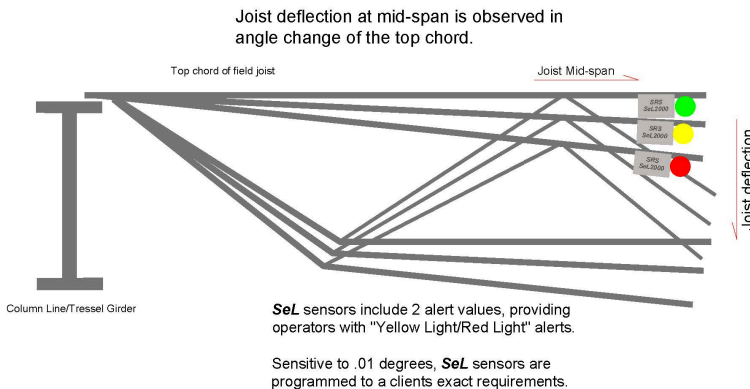

## Electronic deflection measurement SeL update – 2 stage alerts

### SeL-2000 for DMD-IP alarm systems

The SeL2000 electronic deflection sensors provide accurate real-time visibility of structural displacement. Safe Roof Systems, working with our technology partners, has updated the SeL series with touch pad functionality and 4core processing.

- 2 stage programmed alerts
- X & Y axis measurement
- Download data in .csv format
- Extreme environment tested
- .01 degree sensitivity

**Electronic deflection measurement**

The SeL detects joist deflection by continuously measuring angle change in the top chord of a roof supporting member. With measurement sensitivity to .01 degrees, each sensor can be programmed with 2 pre-set alarm values. This functionality provides "Yellow Light" and "Red Light" load alert notifications for each sensor location.

### SRS control panel – design functionality

The flexible design of the SRS system architecture allows the control panel to host a number of specialized monitoring devices. Our proprietary sensors are powered & supervised directly on the control panel; providing operators a single source for all event notifications.